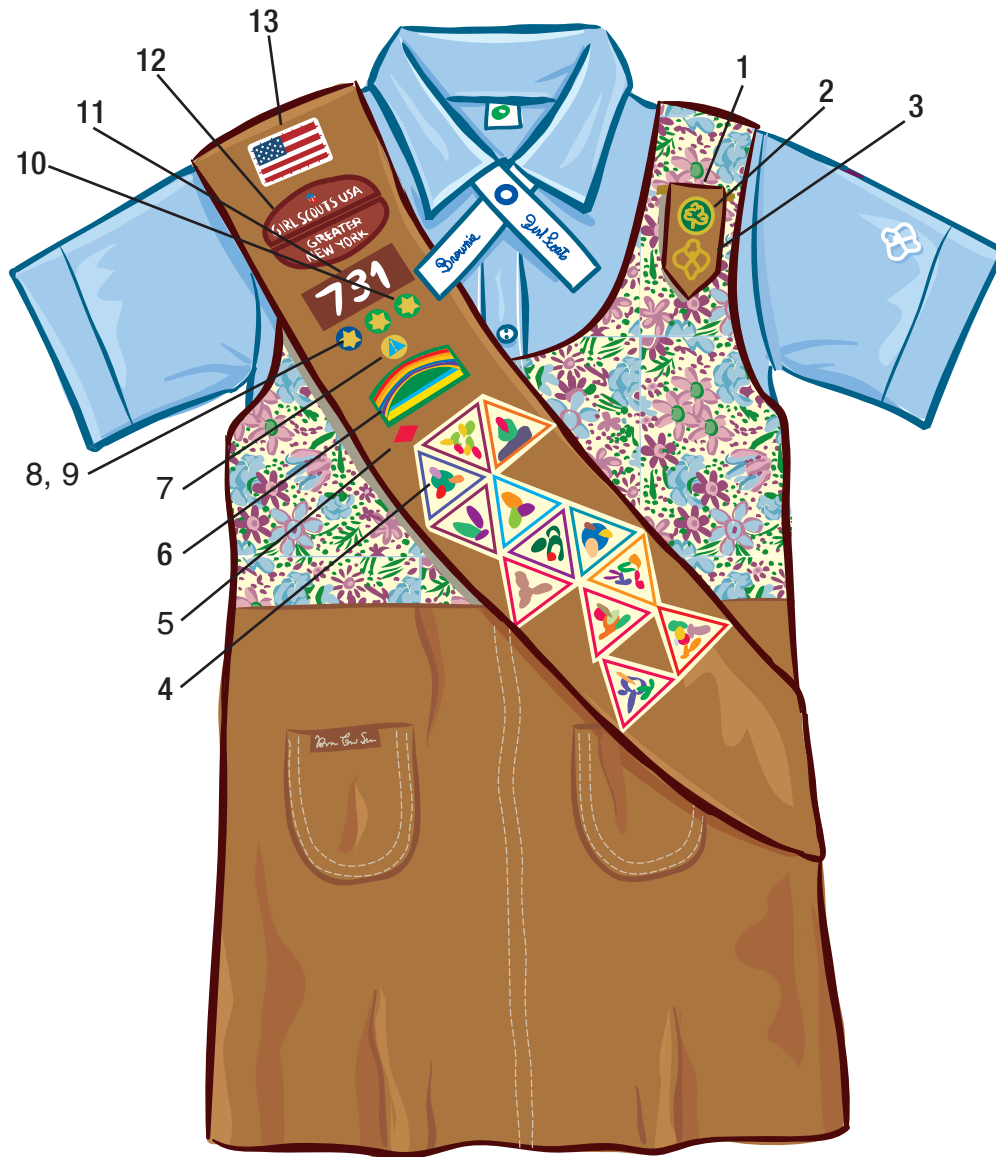

Brownie Girl Scout® Sash

1. Brownie Insignia Tab
2. World Trefoil Pin
3. Brownie Girl Scout Pin
4. Brownie Girl Scout Try-Its
5. Cookie Sale Activity Pin
6. Bridge to Brownie Girl Scouts Award
7. Safety Award
8. Membership Star
9. Disc for Membership Star-blue
10. Disc for Membership Star-green
11. Troop Numerals
12. Brownie Council Identification Set
13. American Flag Patch