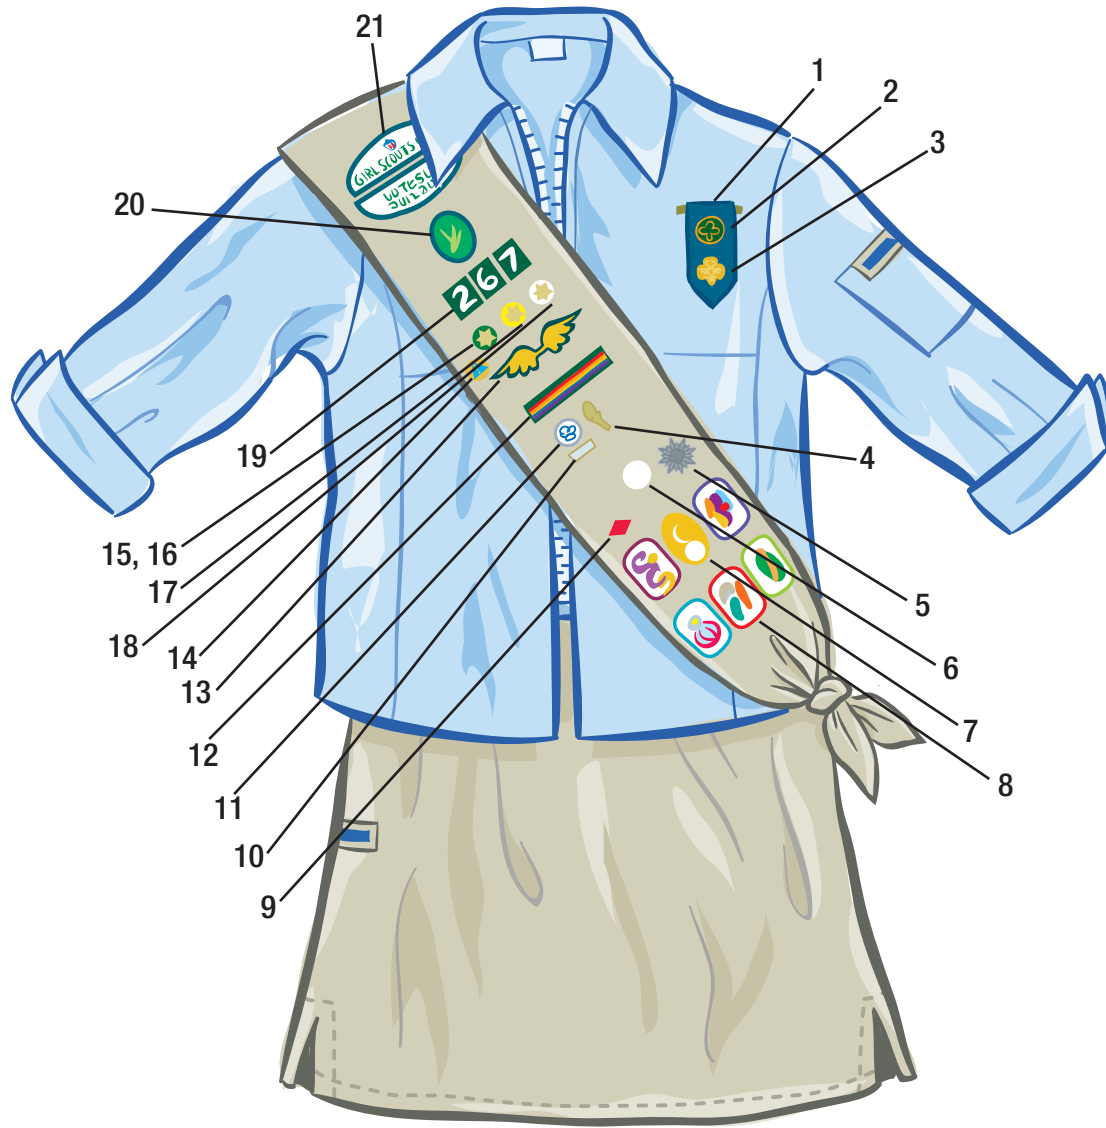

Cadette Girl Scout® Sash

1. Cadette/Senior Insignia Tab
2. World Trefoil Pin
3. Girl Scout Pin (traditional or contemporary)
4. Cadette Girl Scout Leadership Pin
5. Girl Scout Silver Award
6. Career Exploration Pin
7. From Dreams to Reality Award
8. Interest Project Awards
9. Cookie Sale Activity Pin
10. Community Service Bar
11. Cadette Girl Scout Challenge Pin
12. Bridge to Cadette Girl Scouts Award
13. Brownie Wings
14. Safety Award
15. Membership Star
16. Disc for Membership Star-green
17. Disc for Membership Star-yellow
18. Disc for Membership Star-white
19. Troop Numerals
20. Troop Crest
21. Girl Scout Identification Set