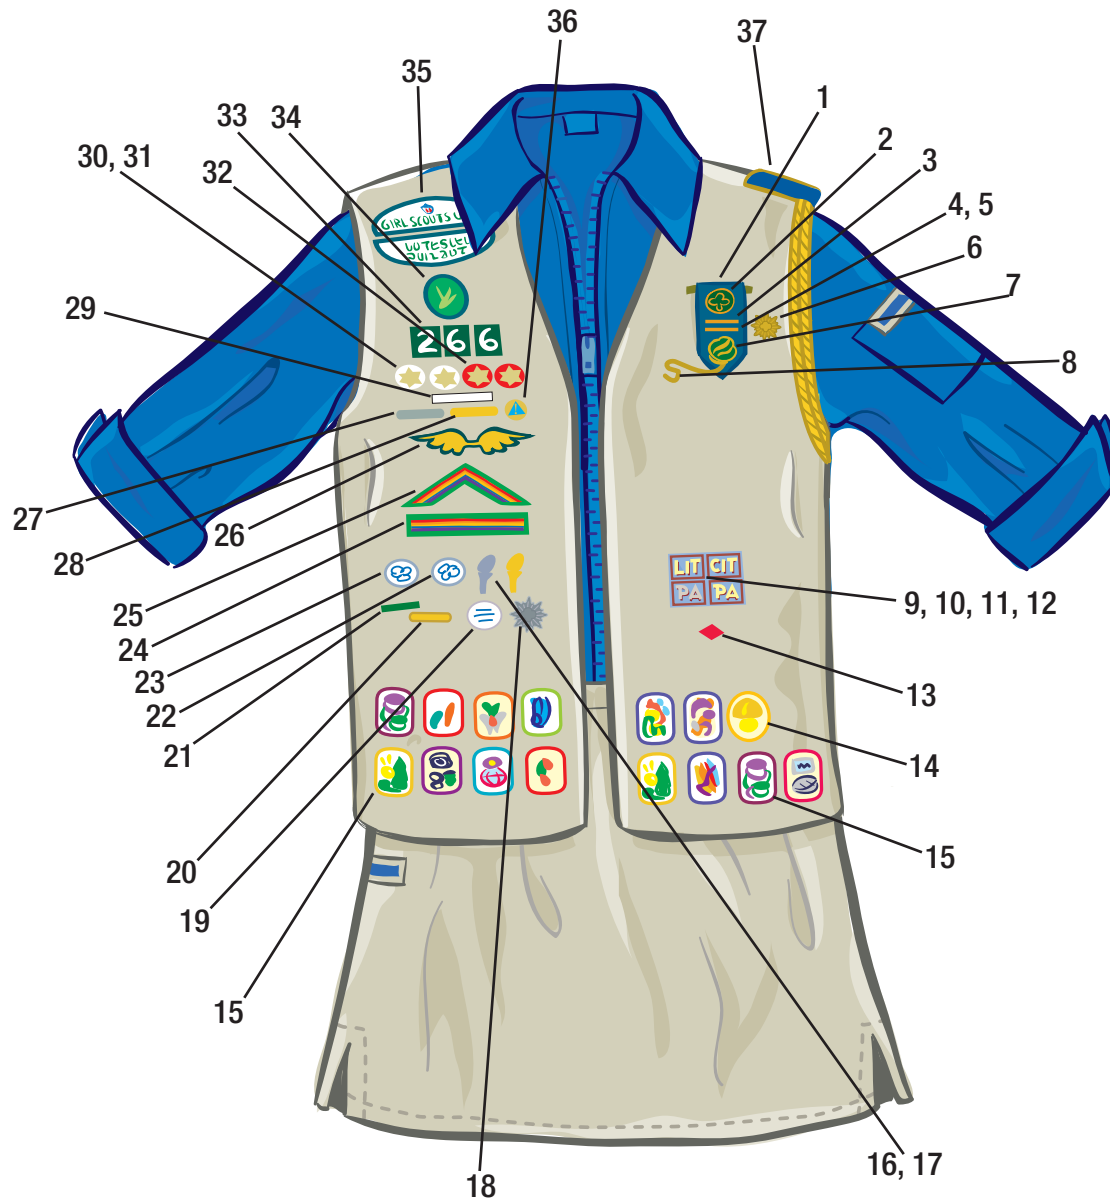

# Senior Girl Scout® Vest

1. Cadette/Senior Insignia Tab
2. World Trefoil Pin
3. Leader in Training Pin
4. Counselor in Training Pin
5. Counselor in Training II Pin
6. Girl Scout Gold Award
7. Girl Scout Pin (contemporary or traditional)
8. Membership Numeral Guards
9. Leader in Training Award
10. Counselor in Training Award
11. Senior Girl Scout Program Aide Award
12. Cadette Girl Scout Program Aide Award
13. Cookie Sale Activity Pin
14. From Dreams to Reality Award
15. Interest Project Awards
16. Cadette Girl Scout Leadership Pin
17. Senior Girl Scout Leadership Pin
18. Girl Scout Silver Award
19. Career Exploration Pin
20. Senior Girl Scout Troop Assistant Pin
21. Community Service Bar
22. Senior Girl Scout Challenge Pin
23. Cadette Girl Scout Challenge Pin
24. Bridge to Cadette Girl Scouts Award
25. Bridge to Senior Girl Scouts Award
26. Brownie Wings
27. Cadette Girl Scout Program Aide Pin
28. Senior Girl Scout Program Aide Pin
29. Personalized ID Pin
30. Membership Star
31. Disc for Membership Star-white
32. Disc for Membership Star-red
33. Troop Numerals
34. Troop Crest
35. Girl Scout Council Identification Set
36. Safety Award
37. Patrol Leader's Cord