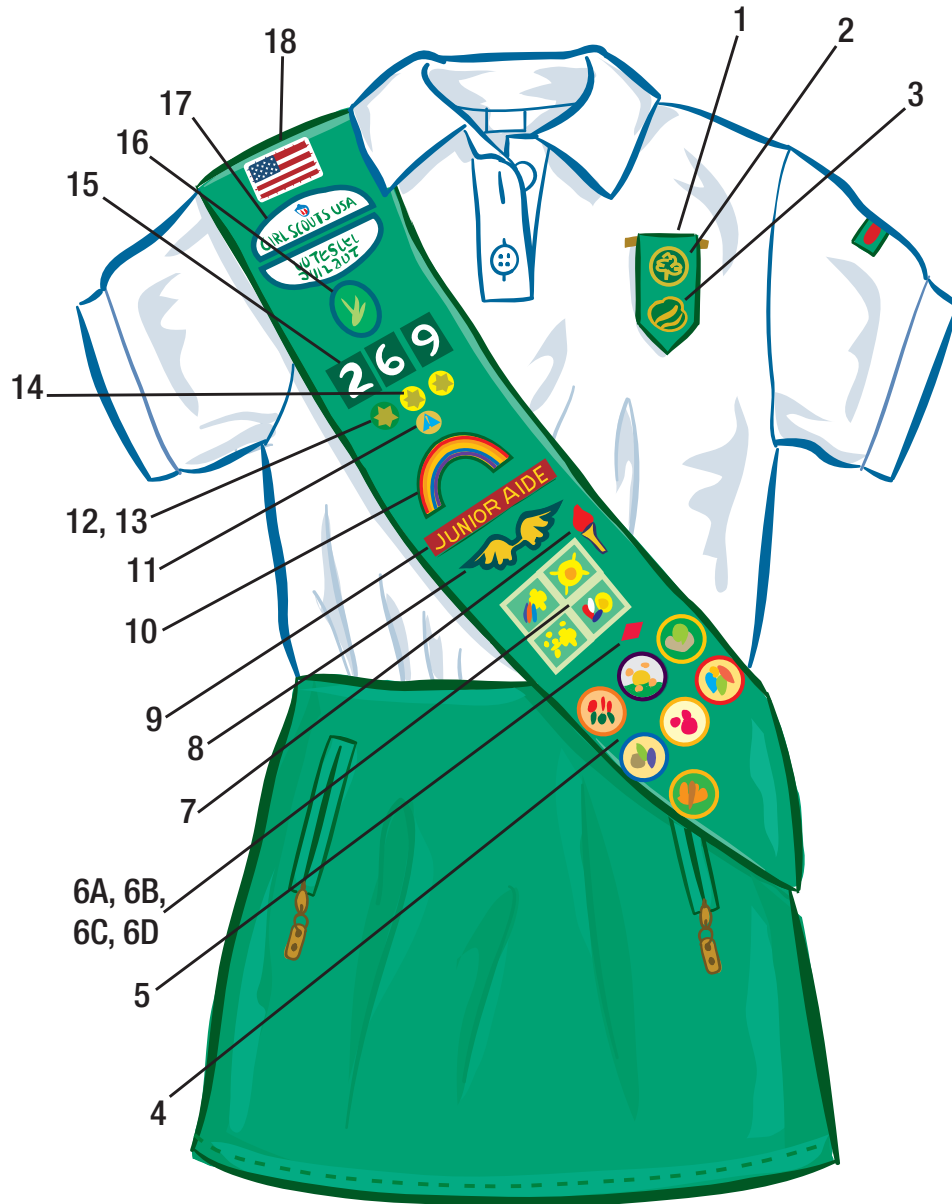

# Junior Girl Scout® Sash

1. Junior Insignia Tab
2. World Trefoil Pin
3. Girl Scout Pin (traditional or contemporary)
4. Proficiency Badges
5. Cookie Sale Activity Pin
- 6A. Sign of the Rainbow
- 6B. Sign of the Sun
- 6C. Sign of the Star
- 6D. Sign of the World
7. Junior Leadership Pin
8. Brownie Wings
9. Junior Aide Award
10. Bridge to Junior Girl Scouts
11. Safety Award
12. Membership Star
13. Disc for Membership Star-green
14. Disc for Membership Star-yellow
15. Troop Numeral
16. Troop Crest
17. Girl Scout Council Identification Set
18. American Flag Patch